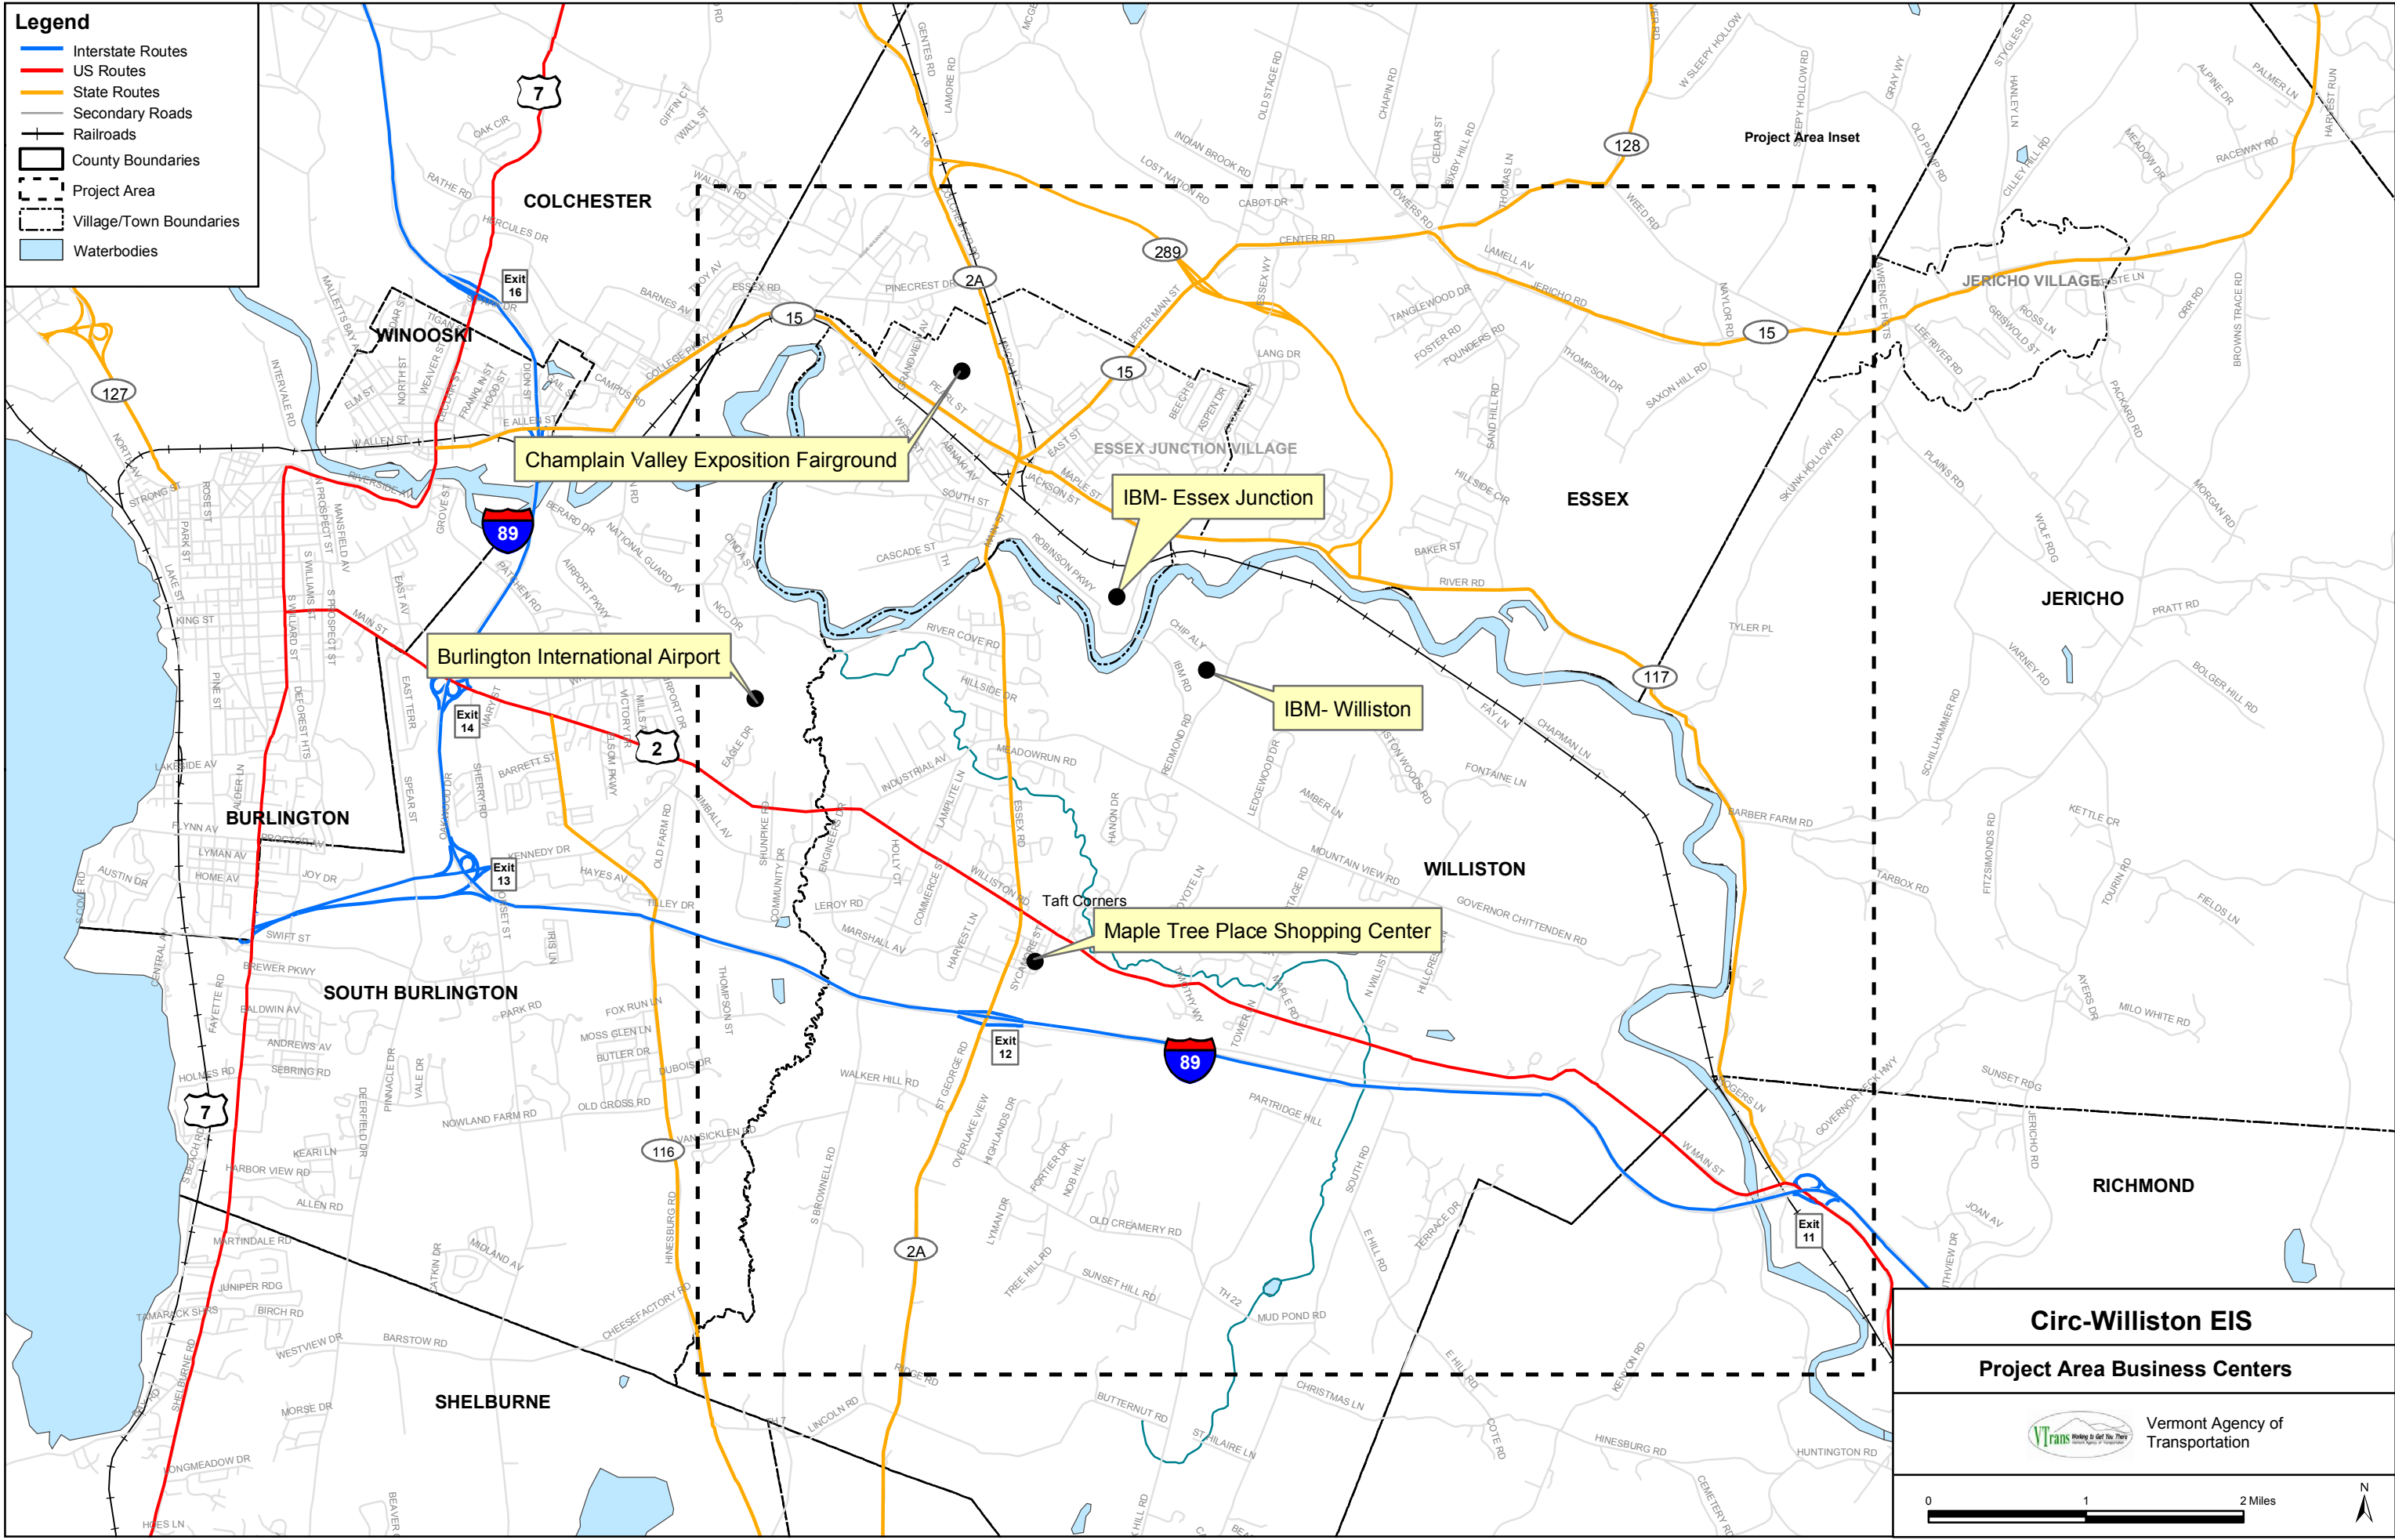

Legend

- Interstate Routes
- US Routes
- State Routes
- Secondary Roads
- Railroads
- County Boundaries
- Project Area
- Village/Town Boundaries
- Waterbodies

Circ-Williston EIS

Project Area Business Centers

Vermont Agency of Transportation

0 1 2 Miles

Source: Vermont Center for Geographic Information.