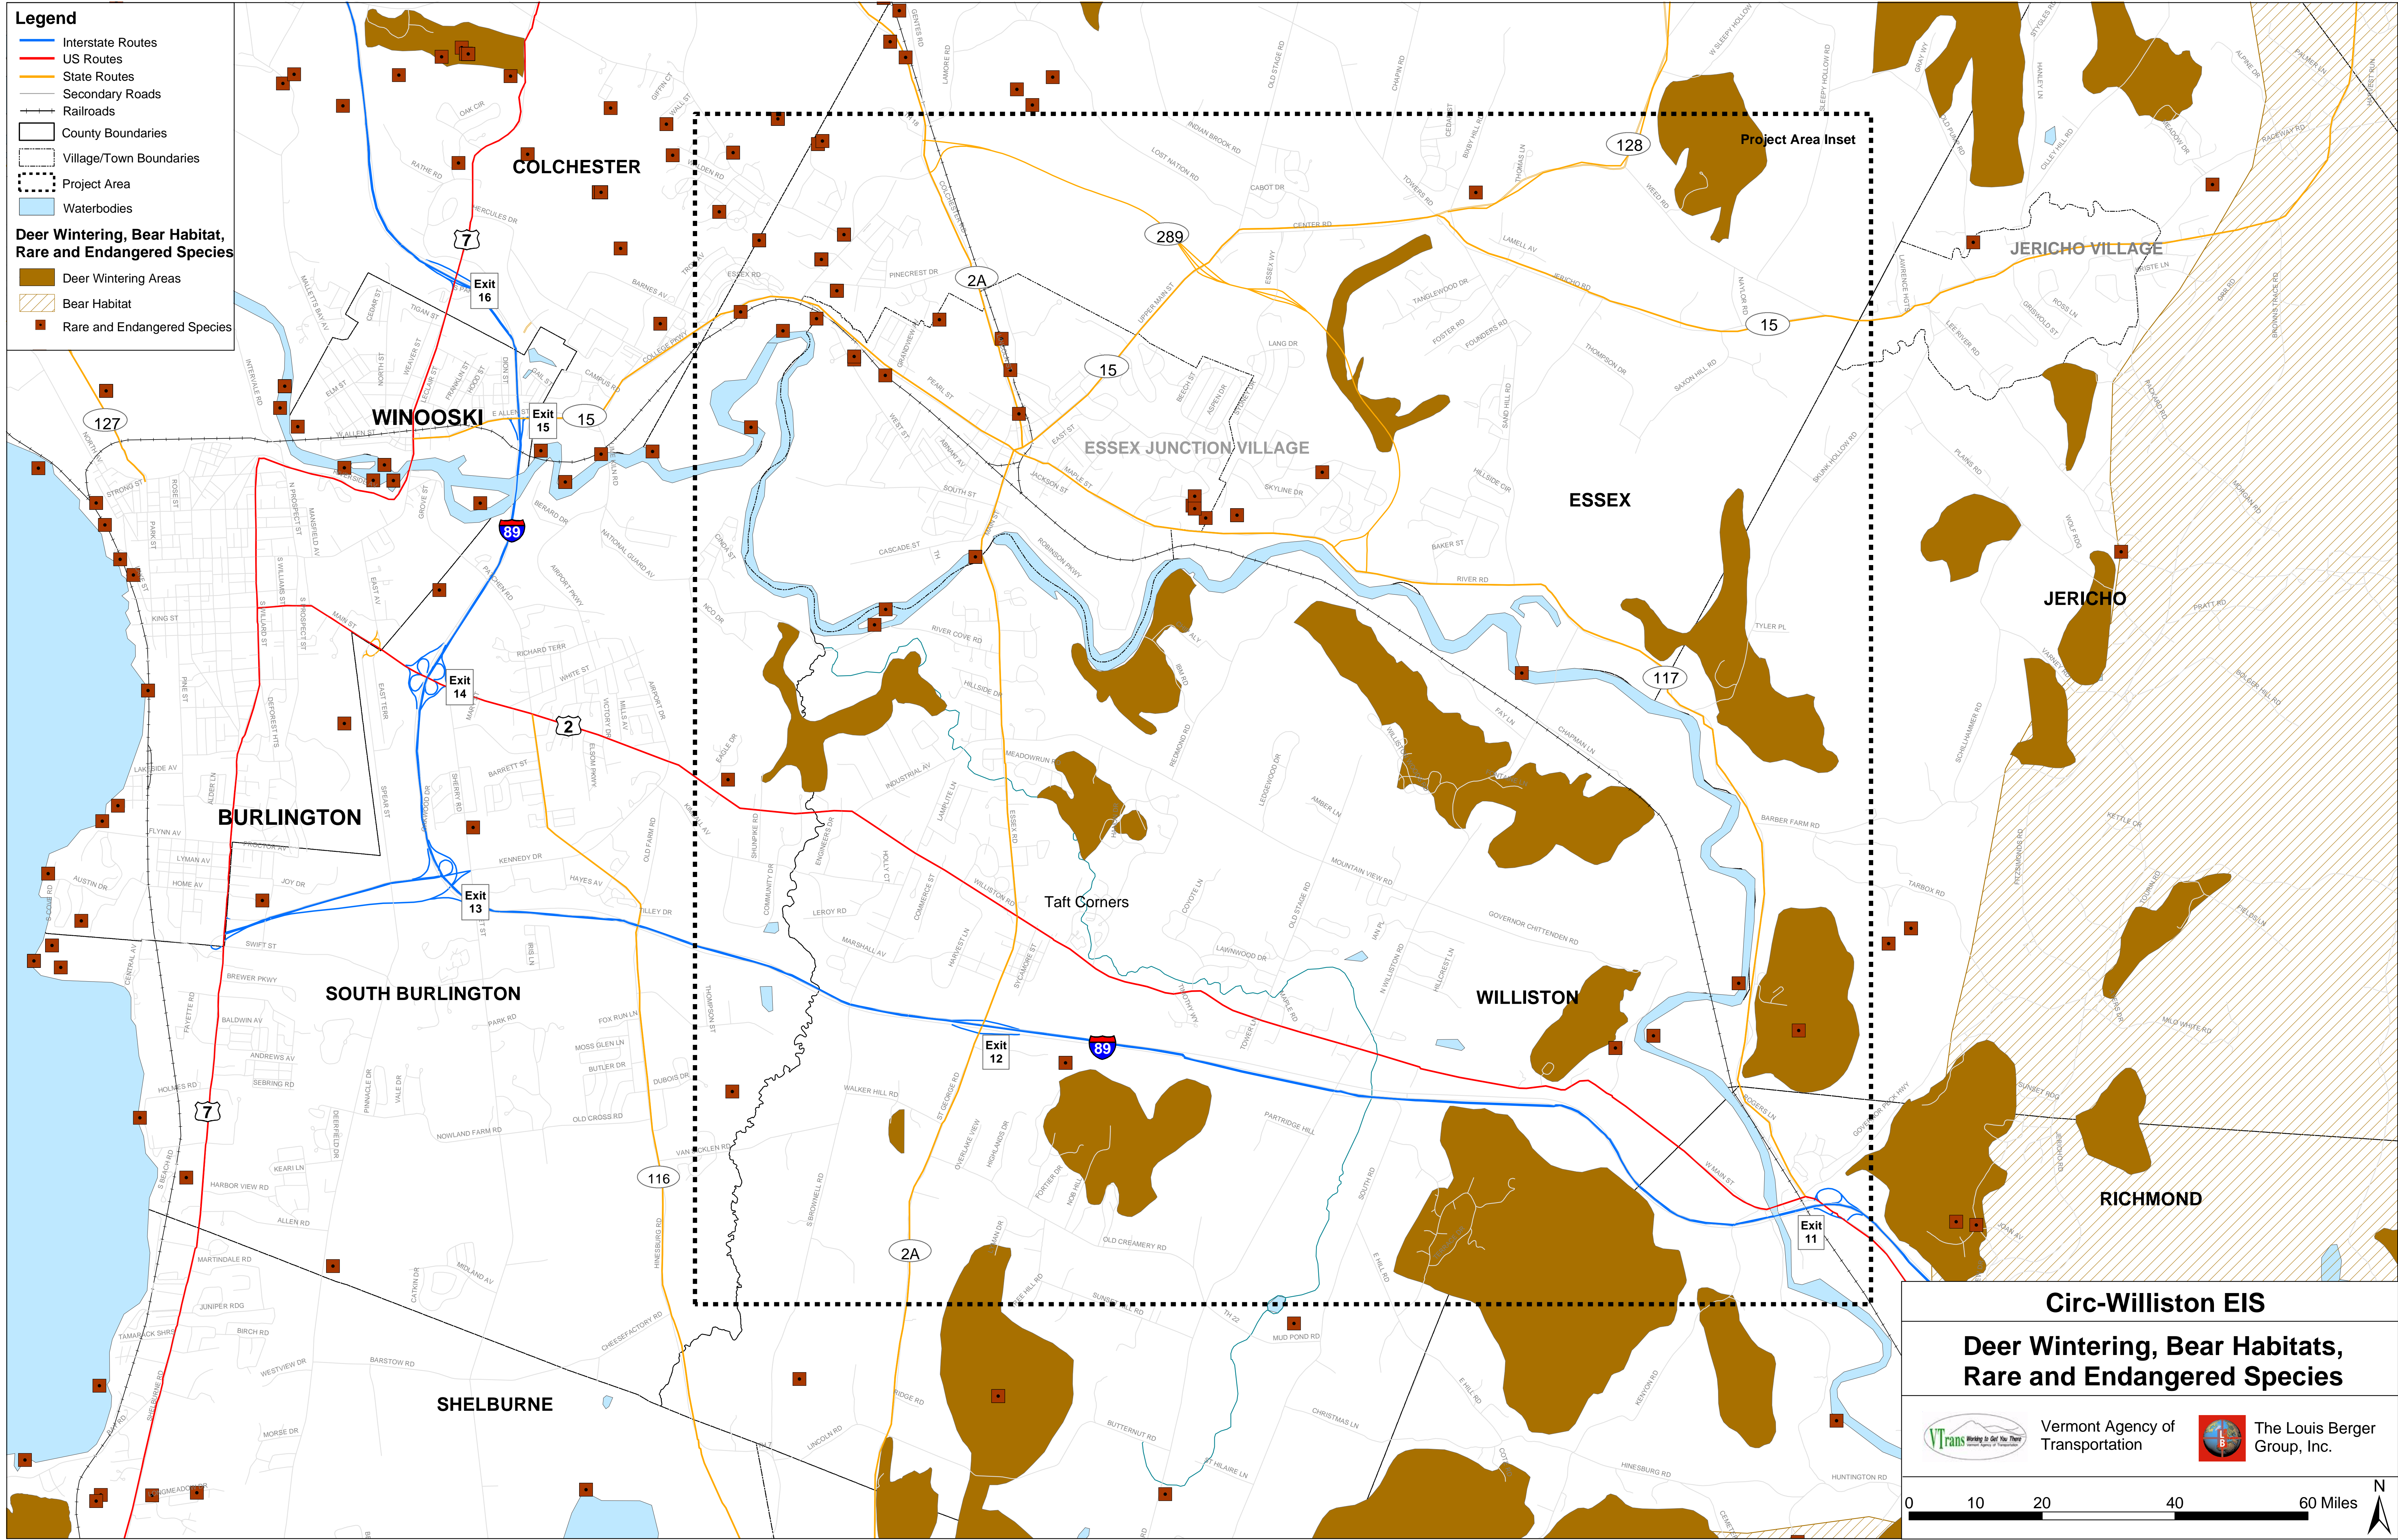

- Legend**
- Interstate Routes
  - US Routes
  - State Routes
  - Secondary Roads
  - Railroads
  - County Boundaries
  - Village/Town Boundaries
  - Project Area
  - Waterbodies
- Deer Wintering, Bear Habitat, Rare and Endangered Species**
- Deer Wintering Areas
  - Bear Habitat
  - Rare and Endangered Species

**Circ-Williston EIS**  
**Deer Wintering, Bear Habitats, Rare and Endangered Species**

VTrans Working to Get the There Vermont Agency of Transportation

The Louis Berger Group, Inc.

0 10 20 40 60 Miles

N

Source: Vermont Center for Geographic Information